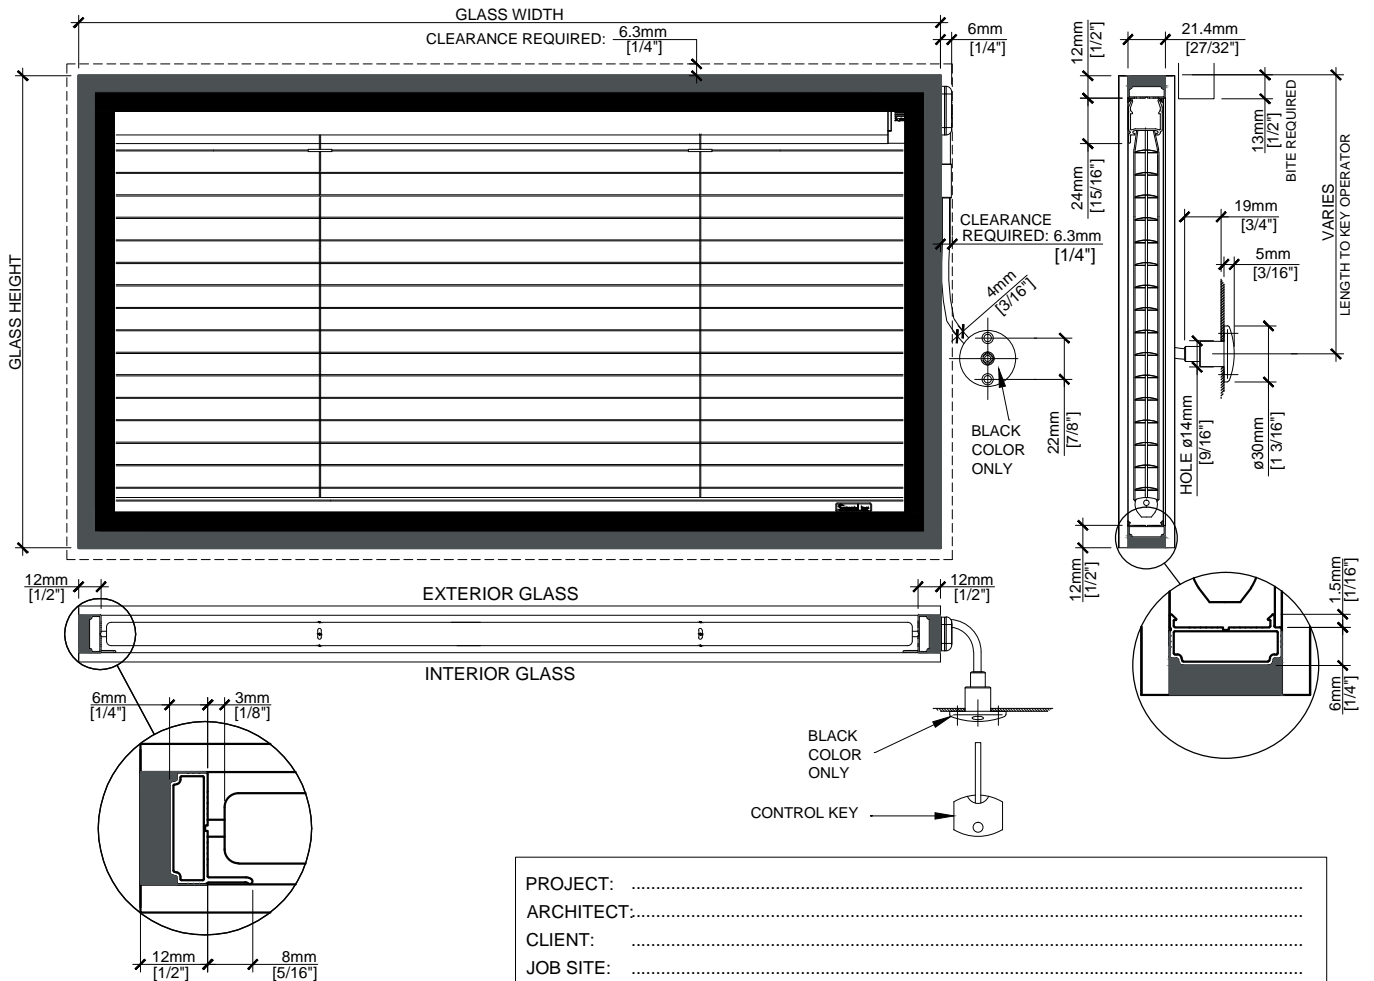

## VIULITE® MODEL SL20P

OPERATOR: REMOVABLE KEY OPERATOR  
 SLAT OPERATION: TILT ONLY  
 AIR SPACE: 27/32" (21.4mm)  ARGON  AIR  
 SLAT WIDTH: 1/2" (12.5mm)

SLAT COLOR:  S102 WHITE  
 S157 METALLIC GRAY  
 S125 BEIGE

LENGTH TO KEY OPERATOR: .....

WARM-EDGE  
 SPACER COLOR: BLACK RAL9005

INTERIOR GLASS:

INTERIOR GLASS:

FOR FEASIBILITY CHARTS, PLEASE REFER TO VL 3.4

-VIULITE PANELS REQUIRED-		
QTY	GLASS SIZE	(WIDTH X HEIGHT)