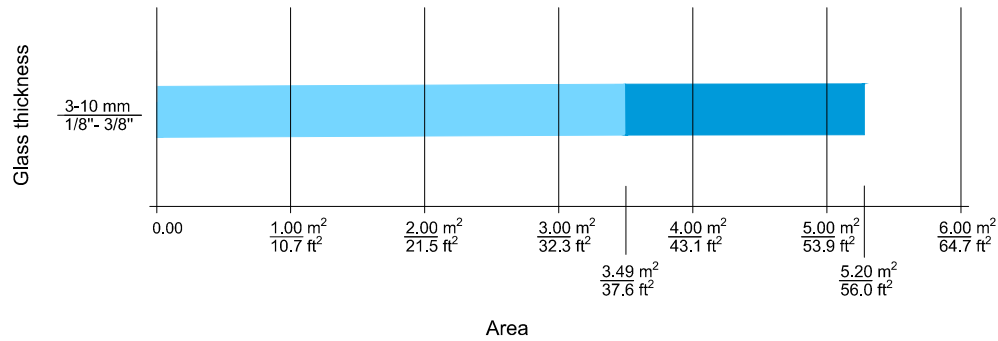

Maximum glass area on operating side:

- Blinds can only be tilted with locked bottom rail.
- Blinds can only be tilted but will be delivered completely raised (temporarily, for transportation purposes).

Possible dimensions\*:

Minimum Width = 8 5/8" (219mm)	Maximum Width = 78 3/4" (2000mm)
Minimum Height = 8 5/8" (219mm)	Maximum Height = 102 3/8" (2600mm)

\* If required size is outside of feasibility range, please contact Unicel for special arrangements.