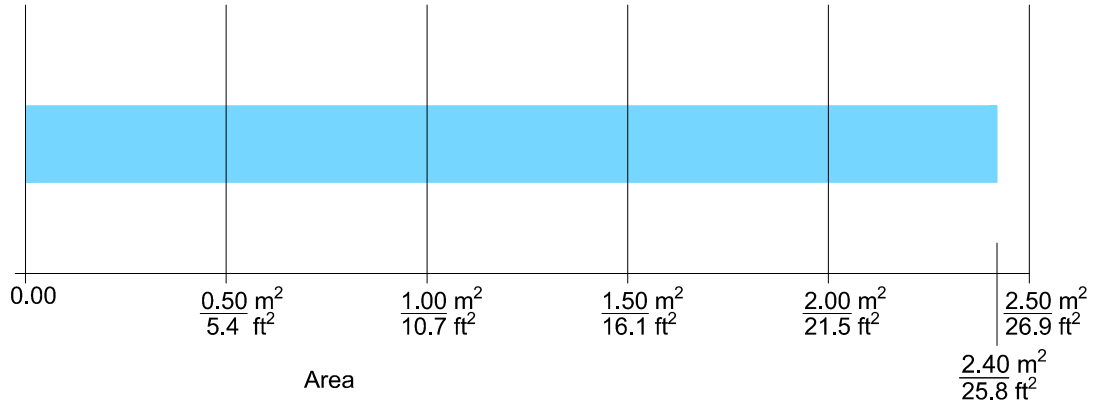

Maximum glass area:

Possible dimensions\*:

W min = 6" (152mm)

W max = 78 3/4" (2000mm)

H min = 8 5/8" (219mm)

H max = 98 7/16" (2500mm)

\* If required size is outside of feasibility range, please contact Unicel for special arrangements.