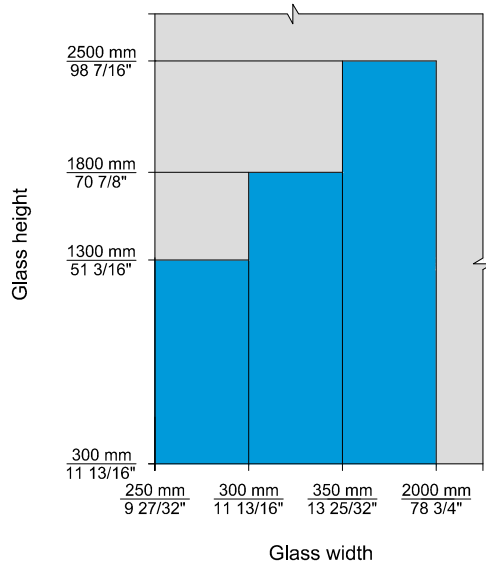

Glass size feasibility range:

- Blinds can only be tilted but will be delivered completely raised (temporarily, for transportation purposes)
- Outside of feasibility range (please contact Unicel for special arrangements)